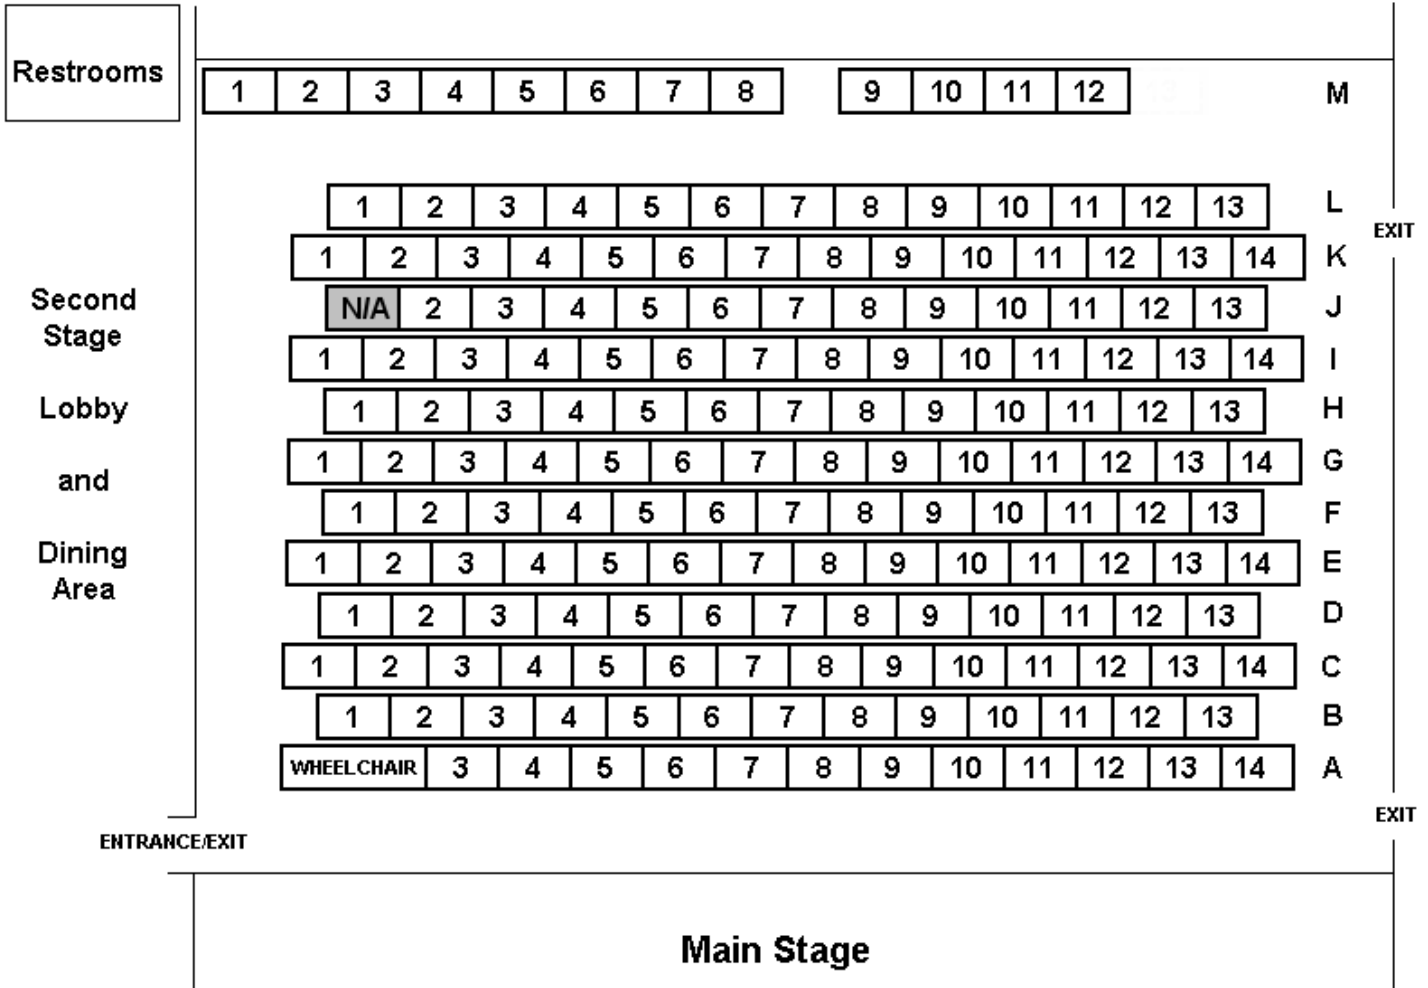

Barn Theater Seating Chart

(171 Total Seats Available)

Main Stage

Reservations: Call (559) 310-7046

Show Times: 7:30pm - Friday and Saturday evenings
2:30pm - Sunday afternoons

Website: barntheater.porterville.com